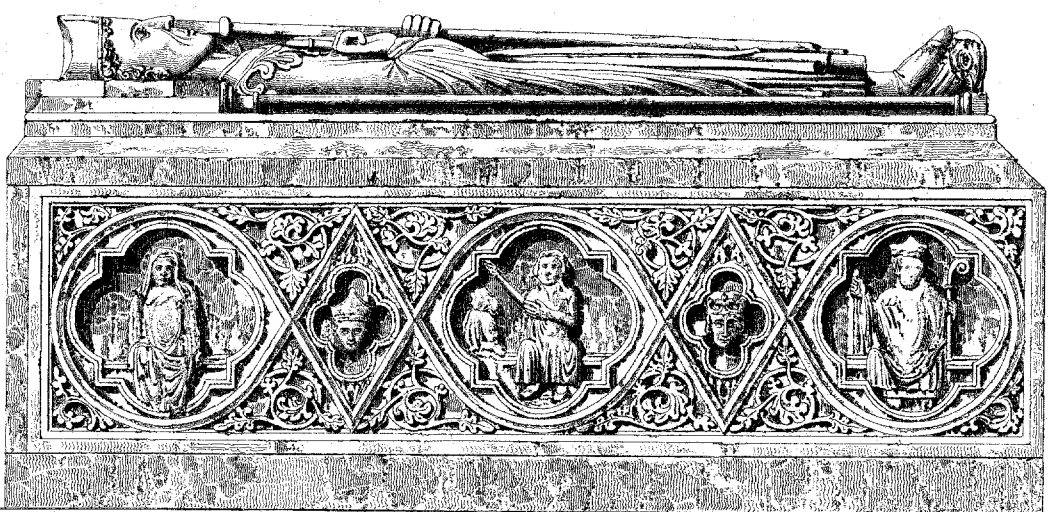

A.

B.

C.

Drawn by Willis.

Scale of 1/2 inch = 1 foot.

Engraved by J. Le Keux.

EXETER CATHEDRAL,
ALTAR TOMB AND EFFIGY OF BISHOP MARSHALL.